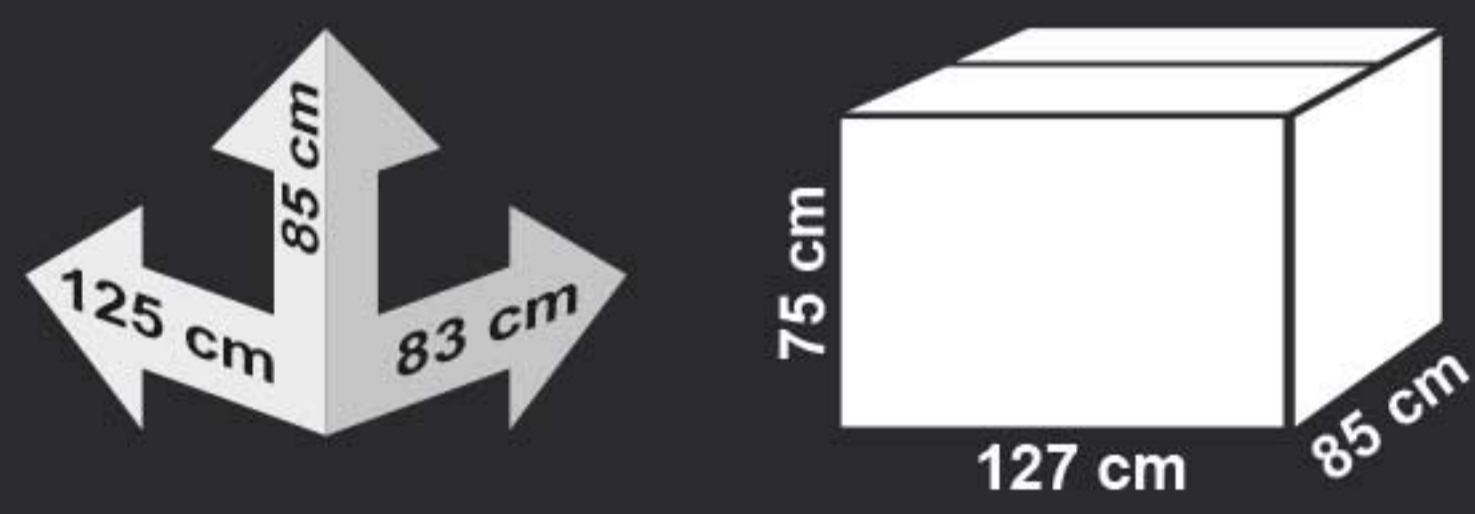

Jaguar

KOD:701

alis
toys

REMOTE CONTROL
KUMANDALI

TEKNİK ÖZELLİKLER

Yaş	3-9
Ağırlık	25 kg
Taşıma Kapasitesi	40 kg
Akü	12V-9Ah
Zorlanmalara Karşı Otomatik Sigorta	
Hız	4-8 km/h
Max. Kullanım Süresi	30 dk.+-
Kontak Anahtarı	✓
Motor - Şanzuman	2 Adet
Şanzuman (Manuel)	(2 ileri + 1 geri)
Şanzuman (Kumanda)	(3 ileri + 3 geri)
Led Işıklı Farlar	✓
Led Işıklı Stoplar	✓
Elektronik Korna	✓
Emniyet Kemerleri	✓
Araca Özel Kodlanmış Uzaktan Kumanda	20m (Açıkalan)
Manuel veya Kumandalı Kullanım	✓
Kademeli Hızlanma	✓
Kumanda Algılama Mesafesi	✓
MP3 Player	✓
Akü Voltaj Göstergesi	✓
Deri Döşemeli Oturak	✓
Açılabilir Kapılar	✓
Süspansiyon	Arka Yaylı Süspansiyon

alis
toys